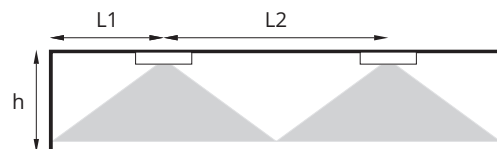

EDGE S 3W (315 lm) min. 1lx

h [m]	L1	L2
2,5	4,0	10,0
3,0	4,5	11,0
3,5	4,5	11,5
4,0	4,5	12,5
5,0	5,0	13,5
6,0	5,0	14,0
7,0	4,5	14,0
8,0	4,5	14,0
9,0	3,5	14,0
10,0	2,5	13,5
11,0	1,0	12,5

L1 – distance from the wall to the first fixture
L2 – distance between fixtures
h – height of the ceiling